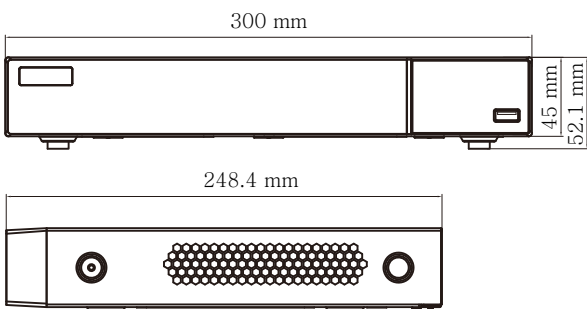

## Introduction

TD-3116B1 series are 16 CH 5MP / 4MP / 3MP / 1080P / 960P / 720P high definition NVR, which adopt the most advanced SOC technique to ensure high definition recording in each channel and realize outstanding robustness of the system. TD-3116B1 support 16 CH IP input, 1 CH audio input, simultaneous 16 CH playback, and 1080P high definition display. The series of product can meet different security requirements of home, financial, commerce, enterprise, transportation and government, etc.

## Dimensions