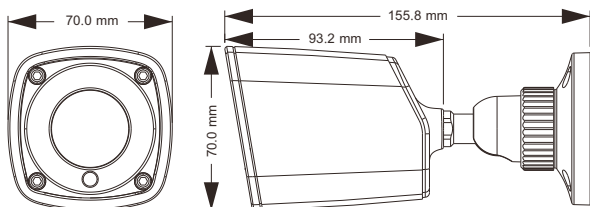

Features

- 2MP (1920 x 1080) full real time coding
- Max resolution: 1920 x 1080
- ICR auto switch, true day / night
- 10 ~ 20m IR night view distance
- 3D DNR, digital WDR
- ROI coding
- PoE power supply
- Support smart phone, iPad, remote monitoring
- IP66 ingress protection
- Support three streams

Dimensions

Available Accessories

TD-YXH0201

Specifications

Model	TD-9421S1
Specifications	
Camera	
Image Sensor	1 / 2.8 "CMOS
Image Size	1920 x 1080
Electronic Shutter	1 / 25 s ~ 1 / 100000 s
Auto Iris	Fixed Iris
Min. Illumination	0.1 lux @F1.2,AGC ON; 0 lux with IR
Lens	3.6 mm @ F1.6, angle of view : 79° (2.8 mm optional)
Lens Mount	M12
Day & Night	ICR
Wide Dynamic Range	Digital WDR
Digital NR	3D DNR
Angle Adjustment	Any angle
Image	
Video Compression	H.264 / MJPEG
H.264 Compression Standard	Baseline Profile / Main Profile / High Profile
Resolution	1080P (1920 x 1080), 720P (1280 x 720), D1, CIF, 480 x 240
Main Stream	60Hz : 1080P (1 ~ 30fps) / 720P (1 ~ 30fps) 50Hz : 1080P (1 ~ 25fps) / 720P (1 ~ 25fps)
Bit Rate	256Kbps ~ 5Mbps
Encode Mode	VBR / CBR
Quality	Five levels under VBR; Freely adjustable under CBR
Image Settings	ROI, Saturation, Brightness, Chroma, Contrast, Wide Dynamic, Sharpen, NR, etc. adjustable through client software or web browser
ROI	3 ROI
Interfaces	
Network	RJ45
Functions	
Remote Monitoring	IE browsing, CMS remote control
Online Connection	Support simultaneous monitoring for up to 3 users ; Support multi-stream real time transmission
Network Protocol	TCP / IP, UDP, DHCP, NTP, RTSP, DDNS, SMTP, FTP
Interface Protocol	ONVIF
Storage	Network remote storage
Smart Alarm	Motion alarm
PoE	Yes
IR Distance	10 ~ 20 m
Water-proof	IP66
Others	
Power Supply	DC12V / PoE
Power Consumption	<2W
IR Consumption ON	<4.5W
Operating Environment	- 20°C ~ 50°C, 10% ~ 90% humidity
Dimensions (mm)	Φ 64 × 183
Weight (net)	306g
Installation	Wall mounting, pendent mounting