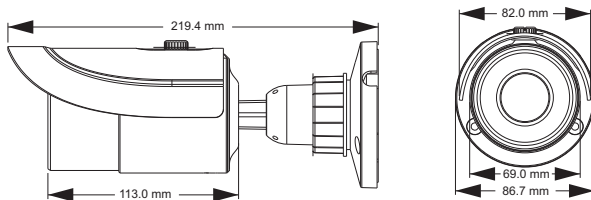

5 MP HD Analog IR Bullet Camera

Features

- 5MP@20fps/4MP@30fps image, high resolution, true color
- AHD / TVI / CVI / CVBS lossless video output
- Up to 1500 TVL resolution
- CMOS progressive scan, perfectly capture the moving object
- True WDR
- Support OSD menu
- High speed, long distance, real time transmission
- Auto color to B / W at low illumination
- Support ICR switch, true day / night
- Support noise reduction function
- 20 ~ 30m IR night view distance
- IP66 ingress protection
- Support COC

Dimensions

Available Accessories

TD-YXH0301 TD-YXH0103 TD-YXH0301+TD-YZJ0810

TD-YXH0301+TD-YZJ0501 TD-YXH0301+TD-YZJ0601

Specifications

Model	TD-7452AE
Specifications	
Camera	
Image Sensor	1 / 2.5 "CMOS
Resolution	5MP / 4MP
Image Size	2592 x 1944
Video Output	AHD / TVI / CVI / CVBS
Image System	PAL / NTSC
Electronic Shutter	Auto; 1 / 25s ~ 1 / 100000s (PAL); 1 / 30s ~ 1 / 100000s (NTSC)
IR Distance	20 ~ 30 m
Frame Rate	5MP@20fps/4MP@30fps
Min. Illumination	Color : 0.001 lux@F1.2, AGC ON; B/W : 0 lux with IR
Lens	3.6 mm (2.8 mm, 6 mm and 3.3 ~ 12 mm optional)
Lens Mount	M12 and D14 optional
Lens Adjustment	Fixed/manual/ OSD adjustment
S / N Ratio	≥52dB (AGC OFF)
Ingress Protection	IP66
Functions	
Function Control	OSD (COC Control)
Day & Night	ICR
WDR	Yes (120dB)
Digital NR	Yes (2D DNR)
AGC	Yes
Auto White Balance	Yes
BLC	Yes
Edge Brightness Compensation	Yes
Defogging	Yes
HLC	Yes
Sharpness	Yes
Mirror Image	Yes
Smart IR	Yes
Image Setting	Yes
Defect Correction	Auto / Manual
Language	English and Chinese
Angle Adjustment	Any angle
Others	
Power Supply	DC12V (± 10%)
Power Consumption	IR OFF : < 1W; IR ON : < 4W
Working Environment	- 20 °C ~ 50 °C, 10 % ~ 90 % (relative humidity)
Dimensions (mm)	Φ 87 x 219