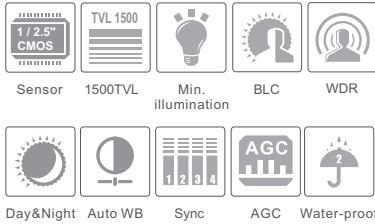

5 MP HD Analog IR Bullet Camera

Features

- 5MP@20fps/4MP@30fps image, high resolution, true color
- AHD / TVI / CVI / CVBS lossless video output
- Up to 1500 TVL resolution
- CMOS progressive scan, perfectly capture the moving object
- True WDR
- Support OSD menu
- High speed, long distance, real time transmission
- Auto color to B / W at low illumination
- Support ICR switch, true day / night
- Support noise reduction function
- 20 ~ 30m IR night view distance
- IP66 ingress protection
- Support COC

Dimensions

Available Accessories

TD-YXH0301 TD-YXH0103 TD-YXH0301+TD-YZJ0810

TD-YXH0301+TD-YZJ0501 TD-YXH0301+TD-YZJ0601

Specifications

Model	TD-7452AE
Specifications	
Camera	
Image Sensor	1 / 2.5 "CMOS
Resolution	5MP / 4MP
Image Size	2592 x 1944
Video Output	AHD / TVI / CVI / CVBS
Image System	PAL / NTSC
Electronic Shutter	Auto; 1 / 25s ~ 1 / 100000s (PAL); 1 / 30s ~ 1 / 100000s (NTSC)
IR Distance	20 ~ 30 m
Frame Rate	5MP@20fps/4MP@30fps
Min. Illumination	Color : 0.001 lux@F1.2, AGC ON; B/W : 0 lux with IR
Lens	3.6 mm (2.8 mm, 6 mm and 3.3 ~ 12 mm optional)
Lens Mount	M12 and D14 optional
Lens Adjustment	Fixed/manual/ OSD adjustment
S / N Ratio	≥52dB (AGC OFF)
Ingress Protection	IP66
Functions	
Function Control	OSD (COC Control)
Day & Night	ICR
WDR	Yes (120dB)
Digital NR	Yes (2D DNR)
AGC	Yes
Auto White Balance	Yes
BLC	Yes
Edge Brightness Compensation	Yes
Defogging	Yes
HLC	Yes
Sharpness	Yes
Mirror Image	Yes
Smart IR	Yes
Image Setting	Yes
Defect Correction	Auto / Manual
Language	English and Chinese
Angle Adjustment	Any angle
Others	
Power Supply	DC12V (± 10%)
Power Consumption	IR OFF : < 1W; IR ON : < 4W
Working Environment	- 20 °C ~ 50 °C, 10 % ~ 90 % (relative humidity)
Dimensions (mm)	Φ 87 x 219