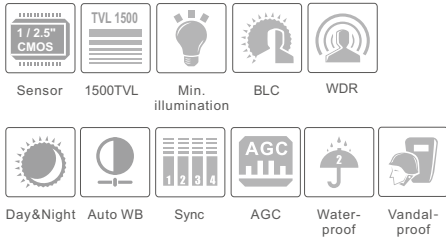

## Features

- 5MP@20fps/4MP@30fps image, high resolution, true color
- AHD / TVI / CVI / CVBS lossless video output
- Up to 1500 TVL resolution
- CMOS progressive scan, perfectly capture the moving object
- Support OSD menu
- High speed, long distance, real time transmission
- Auto color to B / W at low illumination
- Support ICR switch, true day / night, WDR
- Support noise reduction function
- 20 ~ 30m IR night view distance
- IP66 & IK10 ingress protection
- Support COC